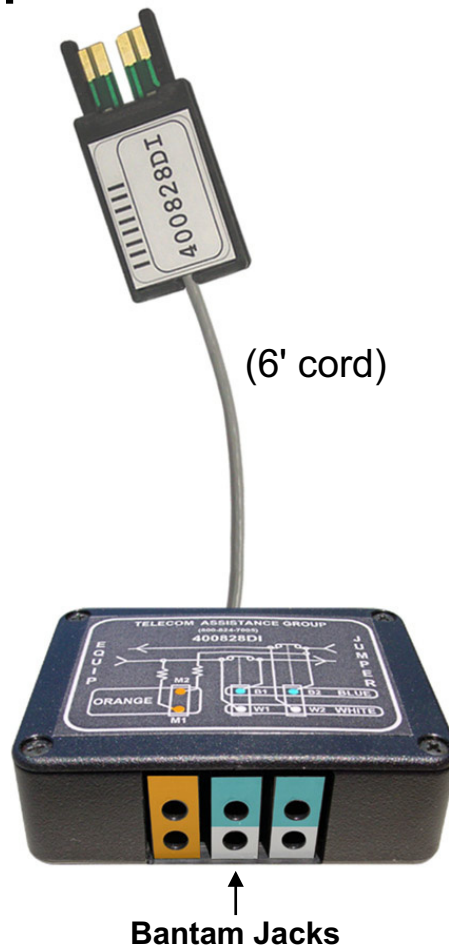

Multi Function 800 Drop & Insert

400828DI

Four (4) Test Cord Functions:

- White "Near Side"
- Blue "Far Side"
- Orange "Monitor"
- Drop & Insert

In One Test Unit

Application:

Telecom Assistance Group's multi-function 800 DSX unit combines four (4) test cord functions in one unit. The 400828DI eliminates the need for Orange, White, Blue cords in various lengths and also provides versatile Drop & Insert capabilities. **Drop & Insert** functions can be **performed at one 800 DSX jackfield** - never have to locate Test Set and use 2 long test cords.

Ordering Information:

400828DI Multi-Function 800 DSX Unit/Test Cord, (6')
 B004210TP-100 Bantam Terminating Plug (100 ohm)

12 STATE **SOUTHEAST**
 ATT.100079126 ATT.100011515
 ATT.100038211 ATT.100000599

400210RD Bantam to Bantam - RED, (6')
 400210BK Bantam to Bantam - BLACK, (6')

AT&T PID #
 ATT.100068132
 ATT.100408970

150 Cooper Rd. (F-15)
 W. Berlin, NJ 08091

www.tagcords.com

Telephone: (856) 753-8585
 Fax : (856) 768-7645