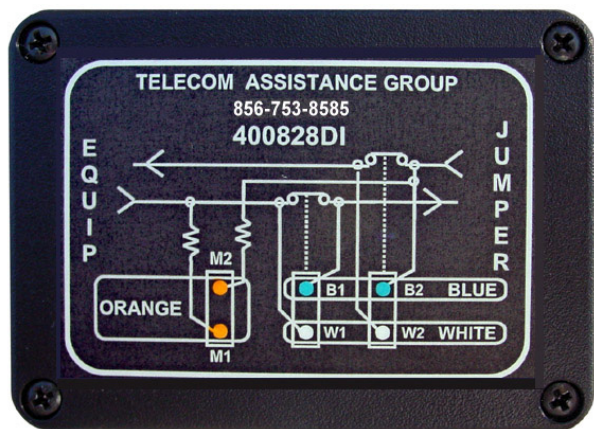

Multi Function 800 Drop & Insert

400828DI

Four (4) Test Cord Functions:

- White "Near Side"
- Blue "Far Side"
- Orange "Monitor"
- Drop & Insert

In One Test Unit

Application:

Telecom Assistance Group's multi-function 800 DSX unit combines four (4) test cord functions in one unit. The 400828DI eliminates the need for Orange, White, Blue cords in various lengths and also provides versatile Drop & Insert capabilities. **Drop & Insert** functions can be **performed at one 800 DSX jackfield** - never have to locate Test Set and use 2 long test cords.

Ordering Information:

400828DI Multi-Function 800 DSX Unit/Test Cord, (6')
 B004210TP-100 Bantam Terminating Plug (100 ohm)

12 STATE **SOUTHEAST**
 ATT.100079126 ATT.100011515
 ATT.100038211 ATT.100000599

400210RD Bantam to Bantam - RED, (6')
 400210BK Bantam to Bantam - BLACK, (6')

AT&T PID #
 ATT.100068132
 ATT.100408970

150 Cooper Rd. (F-15)
 W. Berlin, NJ 08091

www.tagcords.com

Telephone: (856) 753-8585
 Fax : (856) 768-7645