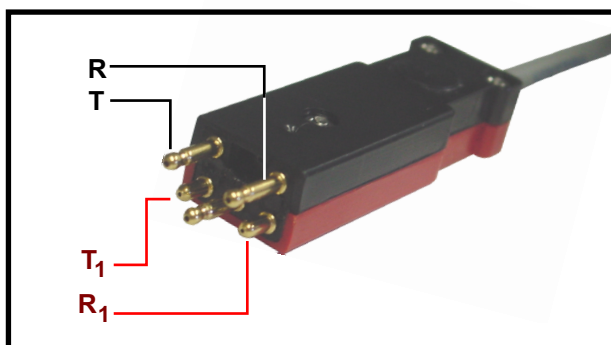

ADSL Test Cord

400548ADSL

Protector to RJ48 "Y" - 6' (ADSL)

6' Cord

WIRING NOTES:

Application:

Used with Sunrise ADSL Test Set.
 Plug Red RJ48 in test set to perform Sync Test.
 Plug Black RJ48 in test set to perform Coil Test.

Ordering Information:

400548ADSL

ADSL Test Cord, (6')

12 STATE

ATT.100041974

SOUTHEAST

ATT.100000779

150 Cooper Rd. (F-15)
 W. Berlin, NJ 08091