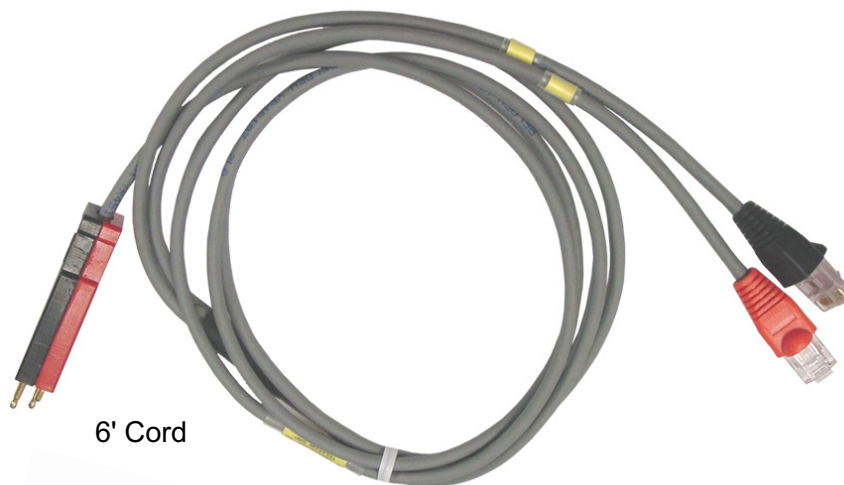

ADSL Test Cord

400548ADSL

Protector to RJ48 "Y" - 6' (ADSL)

6' Cord

WIRING NOTES:

Application:

Used with Sunrise ADSL Test Set.
 Plug Red RJ48 in test set to perform Sync Test.
 Plug Black RJ48 in test set to perform Coil Test.

Ordering Information:

400548ADSL

ADSL Test Cord, (6')

12 STATE

ATT.100041974

SOUTHEAST

ATT.100000779

150 Cooper Rd. (F-15)
 W. Berlin, NJ 08091