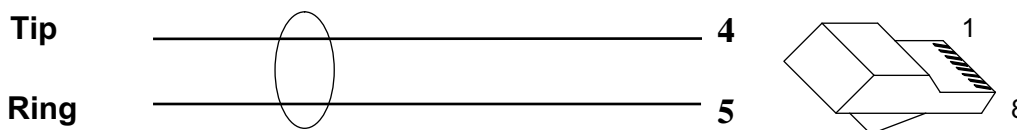

ADSL Test Cord

400548ADSL

Protector to RJ48 "Y" - 6' (ADSL)

6' Cord

WIRING NOTES:

Application:

Used with Sunrise ADSL Test Set.
 Plug Red RJ48 in test set to perform Sync Test.
 Plug Black RJ48 in test set to perform Coil Test.

Ordering Information:

400548ADSL

ADSL Test Cord, (6')

12 STATE

ATT.100041974

SOUTHEAST

ATT.100000779

150 Cooper Rd. (F-15)
 W. Berlin, NJ 08091