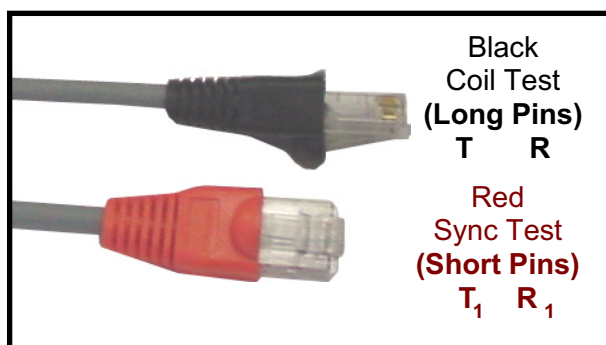

ADSL Test Cord

400548ADSL

Protector to RJ48 "Y" - 6' (ADSL)

6' Cord

WIRING NOTES:

Application:

Used with Sunrise ADSL Test Set.
 Plug Red RJ48 in test set to perform Sync Test.
 Plug Black RJ48 in test set to perform Coil Test.

Ordering Information:

400548ADSL

ADSL Test Cord, (6')

12 STATE

ATT.100041974

SOUTHEAST

ATT.100000779

150 Cooper Rd. (F-15)
 W. Berlin, NJ 08091