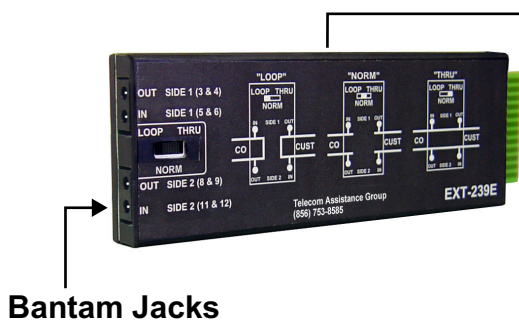

# Apparatus Cases (T1, HDSL, DDS)

## EXT-239E

Plugs into T1, 56KB, HDSL, ISDN Apparatus Cases

\*\* Replaces 254A

## Features:

- Enhanced switch settings for Thru, Norm, and Loop testing at T1 line repeater apparatus cases
- Metallic access at T1 line repeater slots
- Use with test sets to perform Cable Loss, Resistance, or TDR test set to locate load coils

## Ordering Information:

EXT-239E	T1 Wiring Access Board
400210A	Bantam to Alligator Clips, (6')
600100C	Test Board Carrying Case

**AT&T PID #**  
ATT.100001303

<b>12 STATE</b>	<b>SOUTHEAST</b>
ATT.100038299	ATT.100000681
ATT.100038527	ATT.100001273