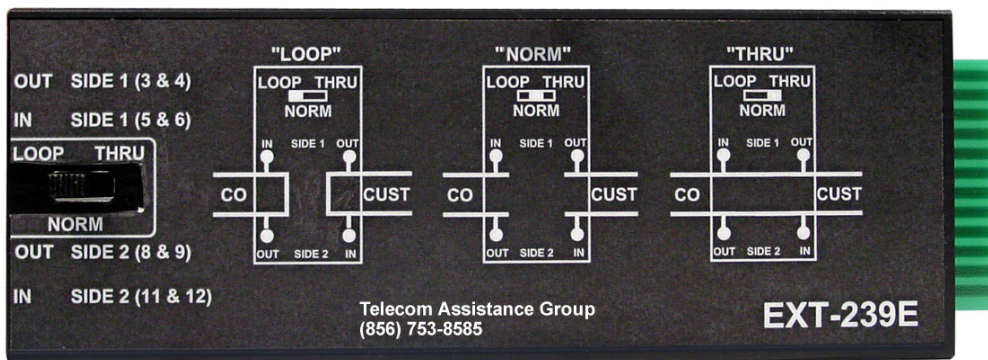

# Apparatus Cases (T1, HDSL, DDS)

## EXT-239E

Plugs into T1, 56KB, HDSL, ISDN Apparatus Cases

\*\* Replaces 254A

## Features:

- Enhanced switch settings for Thru, Norm, and Loop testing at T1 line repeater apparatus cases
- Metallic access at T1 line repeater slots
- Use with test sets to perform Cable Loss, Resistance, or TDR test set to locate load coils

## Ordering Information:

EXT-239E	T1 Wiring Access Board
400210A	Bantam to Alligator Clips, (6')
600100C	Test Board Carrying Case

**AT&T PID #**  
ATT.100001303

<b>12 STATE</b>	<b>SOUTHEAST</b>
ATT.100038299	ATT.100000681
ATT.100038527	ATT.100001273