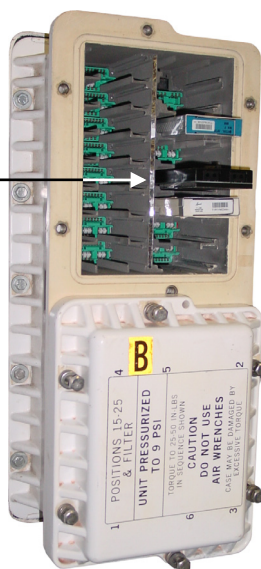

# Apparatus Cases (T1, HDSL, DDS)

## EXT-239E

Plugs into T1, 56KB, HDSL, ISDN Apparatus Cases

\*\* Replaces 254A

## Features:

- Enhanced switch settings for Thru, Norm, and Loop testing at T1 line repeater apparatus cases
- Metallic access at T1 line repeater slots
- Use with test sets to perform Cable Loss, Resistance, or TDR test set to locate load coils

## Ordering Information:

EXT-239E	T1 Wiring Access Board
400210A	Bantam to Alligator Clips, (6')
600100C	Test Board Carrying Case

**AT&T PID #**  
ATT.100001303

<b>12 STATE</b>	<b>SOUTHEAST</b>
ATT.100038299	ATT.100000681
ATT.100038527	ATT.100001273