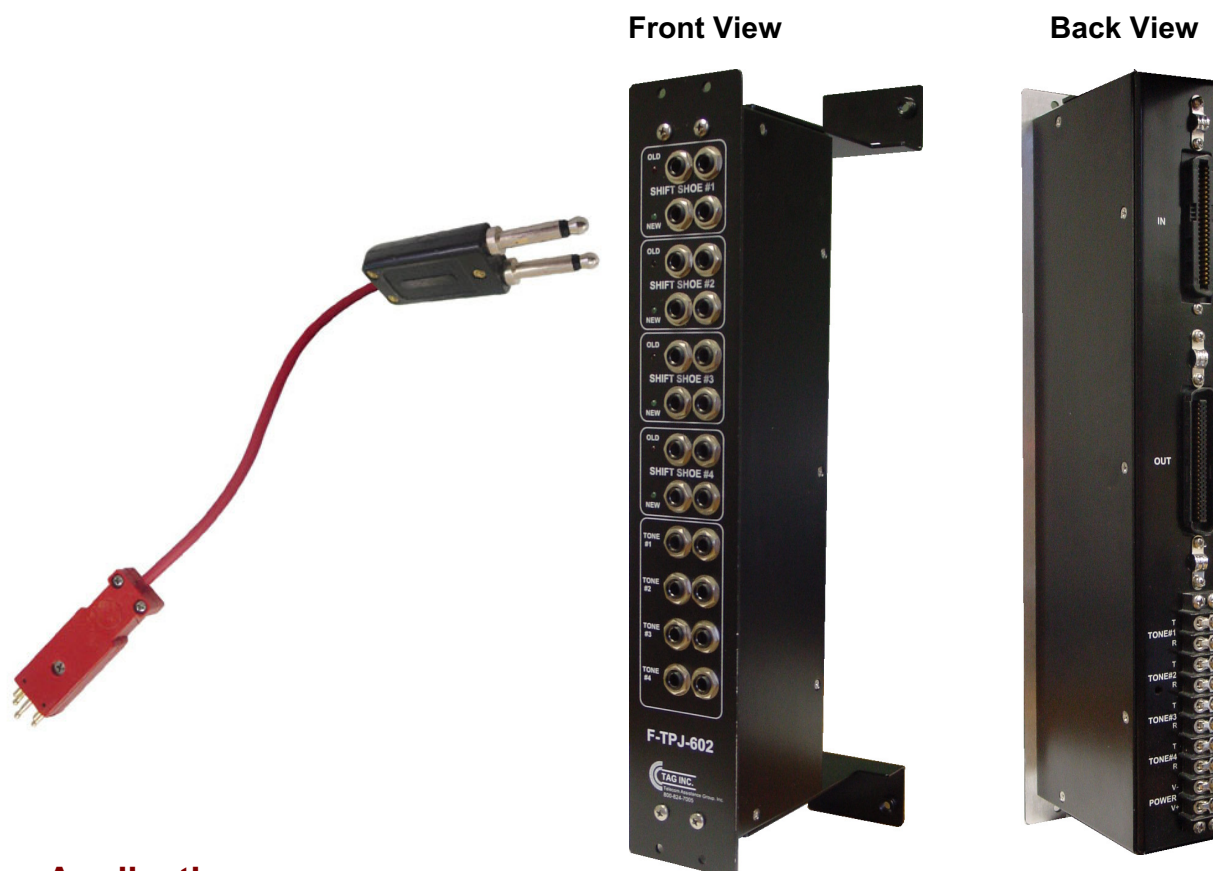

Frame Tone / Temporary Jack Panel

F-TPJ-602

Application:

The F-TPJ-602 provides two (2) main functions:

1. Temporary restoral "old" to "new" at the MDF using existing frame cords.
2. Four (4) inputs to tone generators for easy jack access along the MDF.
Multiple points to send tones along the MDF without moving test sets.

The Frame Tone/Temporary Jack Panel is ideal for frames with multiple or various protector types. Easy mounting to MDF (vertical) and Cosmic frames.

Ordering Information:

		<u>AT&T PID #</u>
F-TPJ-602	Frame Tone / Restoral - Temporary Jack Panel	ATT.100409610
T-W4BR-P	Cord Test Shoe - Dual Plug (327) to Porta, (16')	ATT.100409620
T-4W6A-16	Cord Test Shoe - Dual Plug (327) to 252A/B, (16')	ATT.100409630
T-4W11A-16	Cord Test Shoe - Dual Plug (327) to 412A/B, (16')	ATT.100409640