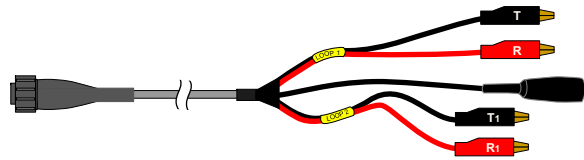

20' - 4C Frame Cords for Central Office Portable "C" - HDSL Powering Test Unit

4C-A-20
Male Lock Plug to
(4) Std Alligator Clips w/ GND, (20')

AT&T PID # ATT.200002328

4C-463Y-20
Male Lock Plug to
Protector "Y", (20')

AT&T PID # ATT.200002330

4C-6P-20
Male Lock Plug to
(4) 6P Alligator Clips w/ GND, (20')

AT&T PID # ATT.200002329

4C-PORTY-20
Male Lock Plug to
Porta "Y", (20')

AT&T PID # ATT.200002331

4C-252Y-20
Male Lock Plug to
252 "Y" Plugs, (20')

AT&T PID # ATT.200002332

4C-412Y-20
Male Lock Plug to
412 "Y" Plugs, (20')

AT&T PID # ATT.200002333

- All Cords are available in other lengths -

150 Cooper Rd. (F-15)
W. Berlin, NJ 08091

www.tagcords.com
Telecom Assistance Group