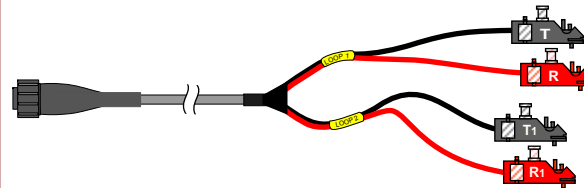

AT&T PID # ATT.200002330

4C-6P-20
Male Lock Plug to
(4) 6P Alligator Clips w/ GND, (20')

AT&T PID # ATT.200002329

4C-PORTY-20
Male Lock Plug to
Porta "Y", (20')

AT&T PID # ATT.200002331

4C-252Y-20
Male Lock Plug to
252 "Y" Plugs, (20')

AT&T PID # ATT.200002332

4C-412Y-20
Male Lock Plug to
412 "Y" Plugs, (20')

AT&T PID # ATT.200002333

- All Cords are available in other lengths -

150 Cooper Rd. (F-15)
W. Berlin, NJ 08091

www.tagcords.com
Telecom Assistance Group