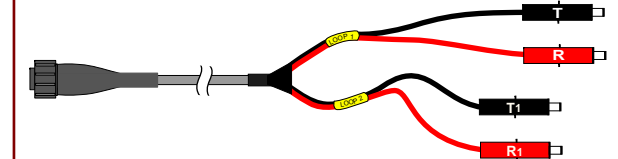

AT&T PID # ATT.200002330

4C-6P-20
Male Lock Plug to
(4) 6P Alligator Clips w/ GND, (20')

AT&T PID # ATT.200002329

4C-PORTY-20
Male Lock Plug to
Porta "Y", (20')

AT&T PID # ATT.200002331

4C-252Y-20
Male Lock Plug to
252 "Y" Plugs, (20')

AT&T PID # ATT.200002332

4C-412Y-20
Male Lock Plug to
412 "Y" Plugs, (20')

AT&T PID # ATT.200002333

- All Cords are available in other lengths -

150 Cooper Rd. (F-15)
W. Berlin, NJ 08091

www.tagcords.com
Telecom Assistance Group