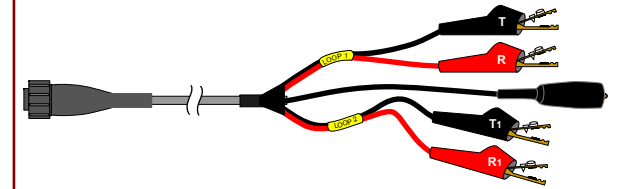

20' - 4C Frame Cords for Central Office Portable "C" - HDSL Powering Test Unit

4C-A-20
Male Lock Plug to
(4) Std Alligator Clips w/ GND, (20')

AT&T PID # ATT.200002328

4C-463Y-20
Male Lock Plug to
Protector "Y", (20')

AT&T PID # ATT.200002330

4C-6P-20
Male Lock Plug to
(4) 6P Alligator Clips w/ GND, (20')

AT&T PID # ATT.200002329

4C-PORTY-20
Male Lock Plug to
Porta "Y", (20')

AT&T PID # ATT.200002331

4C-252Y-20
Male Lock Plug to
252 "Y" Plugs, (20')

AT&T PID # ATT.200002332

4C-412Y-20
Male Lock Plug to
412 "Y" Plugs, (20')

AT&T PID # ATT.200002333

- All Cords are available in other lengths -

150 Cooper Rd. (F-15)
W. Berlin, NJ 08091

www.tagcords.com
Telecom Assistance Group