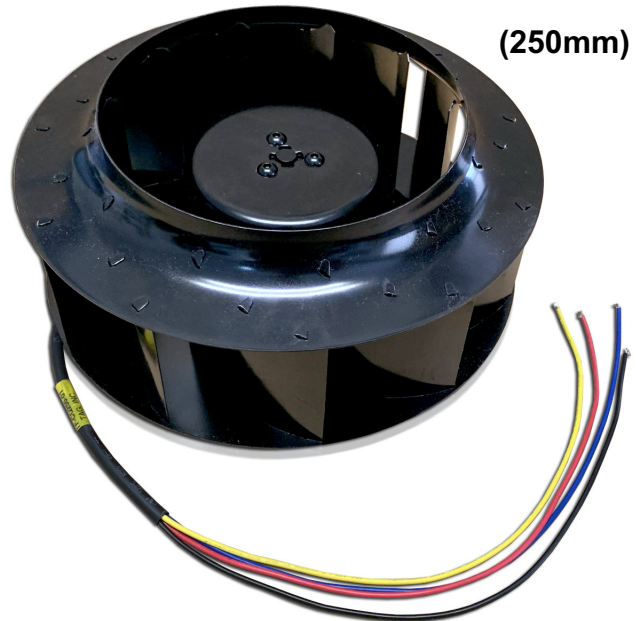

OSP Cabinet Heat Exchanger Fans

"Ice Qube Cabinet"

PN # TF-CQ250-01
(250mm) Heat Exchanger for
Ice Qube Cabinet
w/ 4 Wire Open End

ICE QUBE CABINET

HEAT EXCHANGER MOUNTED IN THE DOOR

Ordering Information:

TF-CQ250-01

(250mm) Heat Exchanger for
Ice Qube Cabinet w/ 4 Wire Open End

AT&T PID #

ATT.200009347

150 Cooper Rd. (F-15)
W. Berlin, NJ 08091

www.tagcords.com

Telephone: (856) 753-8585
Fax : (856) 768-7645

Telecom Assistance Group