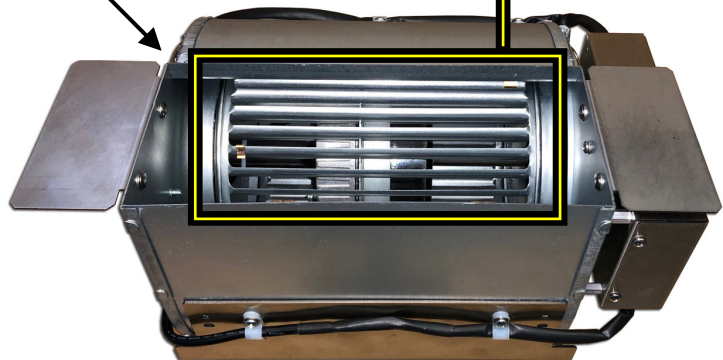

DMS-100 DPCC XA-Core SuperNode Blower "Squirrel Cage" Replacement

► **NEW** Drop-in Replacement

DMS DPCC XA-CORE SUPERNODE "SQUIRREL CAGE" REPLACEMENT BLOWERS

(use in **NT9X01BC DPCC** w/ Power Distribution Alarm Board (replaces **A0345301**))

NT9X01BC DPCC

**NT9X01BC DPCC HAS
(4) BLOWER UNITS PER BAY**

**"SQUIRREL CAGE"
w/ INTEGRAL MOTOR**

Ordering Information:

TF-DMSLGN5A

**DMS-100 DPCC XA-Core SuperNode Blower
"Squirrel Cage" Replacement**

w/ 4 Wire Square Plug Adapter Cable (# TFCS-DMSLGN5F2S)