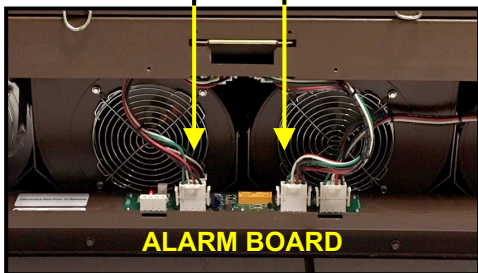

DMS-100 DPCC XA-Core SuperNode Blower "Squirrel Cage" Replacement

► **NEW** Drop-in Replacement

DMS DPCC XA-CORE SUPERNODE "SQUIRREL CAGE" REPLACEMENT BLOWERS

(use in **NT9X01BC DPCC** w/ Power Distribution Alarm Board (replaces **A0345301**))

NT9X01BC DPCC

**NT9X01BC DPCC HAS
(4) BLOWER UNITS PER BAY**

**"SQUIRREL CAGE"
w/ INTEGRAL MOTOR**

Ordering Information:

TF-DMSLGN5A

**DMS-100 DPCC XA-Core SuperNode Blower
"Squirrel Cage" Replacement**

w/ 4 Wire Square Plug Adapter Cable (# TFCS-DMSLGN5F2S)