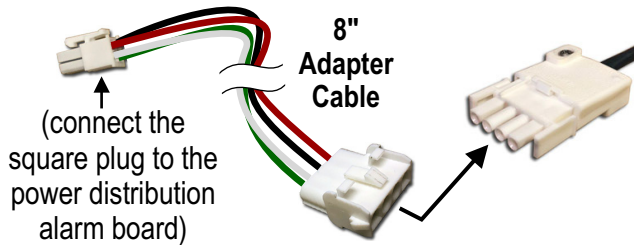

DMS-100 DPCC XA-Core SuperNode Blower "Squirrel Cage" Replacement

► **NEW** Drop-in Replacement

DMS DPCC XA-CORE SUPERNODE "SQUIRREL CAGE" REPLACEMENT BLOWERS

(use in **NT9X01BC DPCC** w/ Power Distribution Alarm Board (replaces **A0345301**))

NT9X01BC DPCC

**NT9X01BC DPCC HAS
(4) BLOWER UNITS PER BAY**

**"SQUIRREL CAGE"
w/ INTEGRAL MOTOR**

Ordering Information:

TF-DMSLGN5A

**DMS-100 DPCC XA-Core SuperNode Blower
"Squirrel Cage" Replacement**

w/ 4 Wire Square Plug Adapter Cable (# TFCS-DMSLGN5F2S)