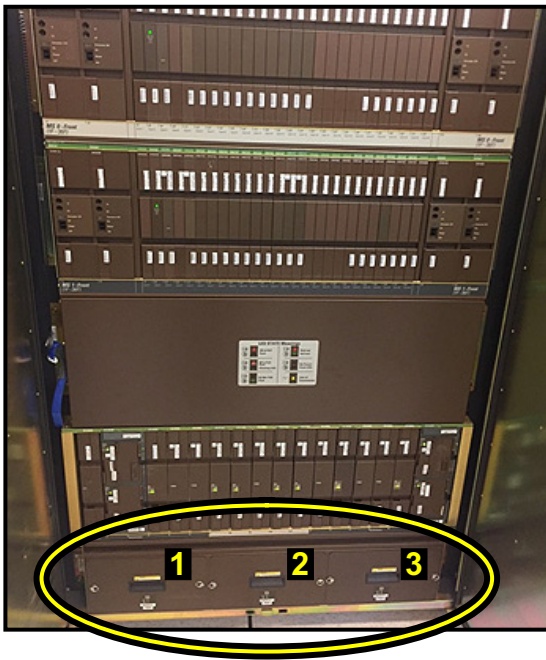

NT9X01JF DPCC