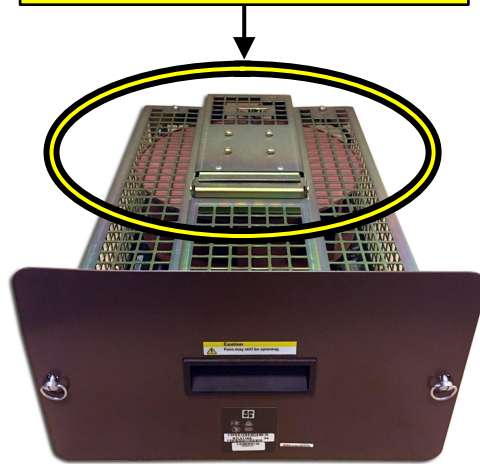

# DMS-500/250 DPCC XA-Core Blower Drawer Impeller Replacement

## "Impeller Fan for DMS Blower Drawer"

**PN # TF-DMSLGN6-01**

**(225mm) Replacement Impeller Fan for  
DMS-500/250 DPCC XA-Core  
Blower Drawer**

*w/ 4 Wire Plug*

*(fan only, use in existing  
tray # NTLX10AA,  
drawer # NTLX11AA)*

**NT9X01JF DPCC**

**Existing 225mm Impeller Fan**

**(3) BLOWER DRAWERS  
LOCATED AT THE  
BOTTOM OF THE BAY**

*(tray # NTLX10AA, drawer # NTLX11AA)*

### **Ordering Information:**

**TF-DMSLGN6-01**

**(225mm) Replacement Impeller Fan for  
DMS-500/250 DPCC XA-Core Blower Drawer  
w/ 4 Wire Plug**

*(fan only, use in existing tray # NTLX10AA, drawer # NTLX11AA)*