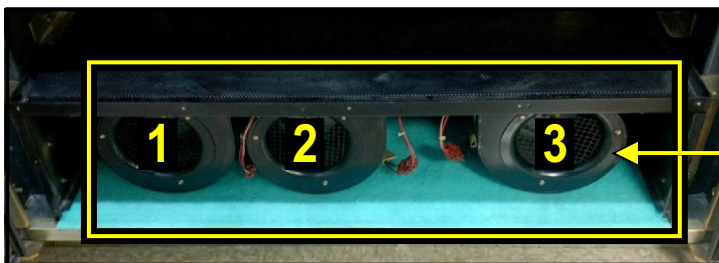

DMS-100 Dual-Scroll Blower Replacement Unit

► **NEW Drop-in Replacement**

**DMS-100 DUAL-SCROLL
REPLACEMENT BLOWERS**

(used in
NT9X950 "w/ hanging blowers"
(replaces # A0383325 & A0381714))

(Commonly found in
DPCC / LIM / ENET bays)

w/ (2) CONNECTORS:

(1) 4 PIN PLUG
&
(1) 3 PIN PLUG*

*(includes adapter cable,
TFCS-DMSMCL3)

plug adapter
cable here

**NT9X950
HAS (3) BLOWER UNITS PER BAY**

Ordering Information:

TF-DMSMCL-02

DMS-100 Dual-Scroll Blower Replacement Unit