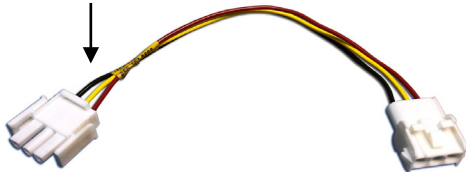

DMS-100 Dual-Scroll Blower Replacement Unit

► **NEW Drop-in Replacement**

**DMS-100 DUAL-SCROLL
REPLACEMENT BLOWERS**

(used in
NT9X950 "w/ hanging blowers"
(replaces # A0383325 & A0381714))

(Commonly found in
DPCC / LIM / ENET bays)

w/ (2) CONNECTORS:

(1) 4 PIN PLUG
&
(1) 3 PIN PLUG*

*(includes adapter cable,
TFCS-DMSMCL3)

plug adapter
cable here

**NT9X950
HAS (3) BLOWER UNITS PER BAY**

Ordering Information:

TF-DMSMCL-02

DMS-100 Dual-Scroll Blower Replacement Unit

AT&T PID #

ATT.200008095

w/ (1) 4 pin plug & (1) 3 pin plug

*includes (1) 3 pin adapter cable (# TFCS-DMSMCL3) (used in NT9X950 "w/ hanging blowers"
(replaces # A0383325 & A0381714)) (commonly found in DPCC / LIM / ENET bays)*