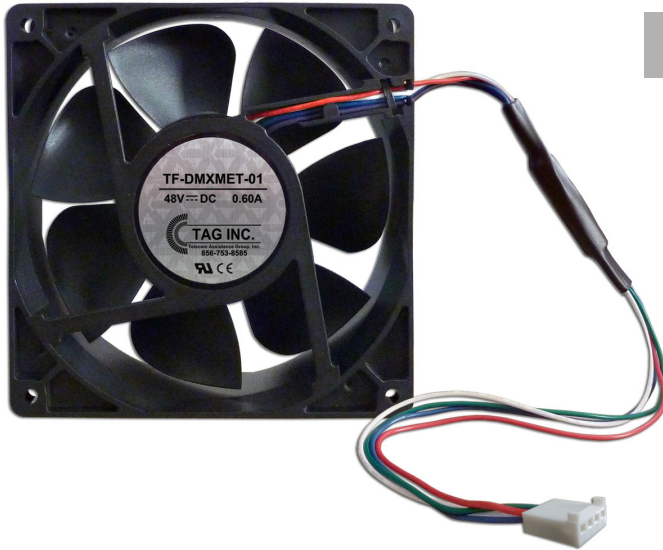

Lucent Metropolis DMX Replacement Fans

"Metropolis DMX"

PN # TF-DMXMET-01
48 Volt Replacement Fan for
Lucent Metropolis DMX Fan Shelf
w/ 4 Wire Plug

*Used in Metropolis
DMX Fan Shelf -
LUCENT COMCODE NO.
408769172*

METROPOLIS DMX FAN SHELF (HAS (6) FANS)
(fan shelf is not included)

Application:

TAG's PN # TF-DMXMET-01 replaces defective 48 Volt fans used in Metropolis DMX Fan Shelves (Lucent Comcode No. 408769172).

Ordering Information:

TF-DMXMET-01 **48 Volt Replacement Fan for
Lucent Metropolis DMX Fan Shelf
w/ 4 Wire Plug**

(Use in Metropolis DMX Fan Shelf - LUCENT COMCODE NO. 408769172)

AT&T PID

ATT.200003131

150 Cooper Rd. (F-15)
W. Berlin, NJ 08091