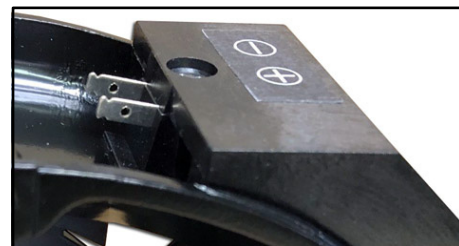

AT&T PID #
ATT.200008579

(connector view)

"Siemens EWSD"

AT&T PID #
ATT.200008580

PN # TF-EWSD-02

48V Replacement Fan for
Siemens EWSD Fan Tray
Round Fan w/ Power Prongs

(fan only, use with existing guard grill)

SIEMENS EWSD FAN TRAY (6 ROUND FANS)
(S30050-B5877, fan tray is not included)

(connector view)

150 Cooper Rd. (F-15)
W. Berlin, NJ 08091

www.tagcords.com

Telephone: (856) 753-8585
Fax : (856) 768-7645

Telecom Assistance Group