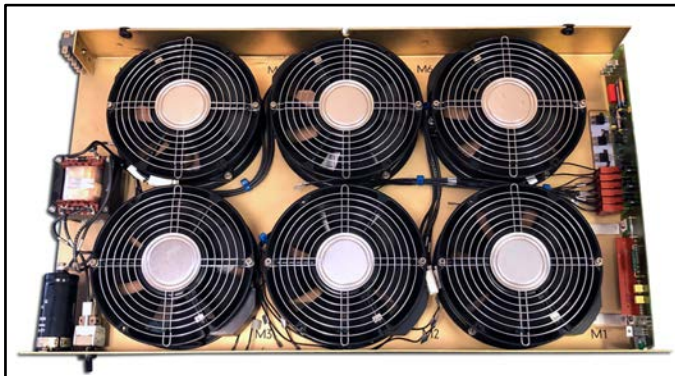

Siemens EWSD* Replacement Fans

"Siemens EWSD"

PN # TF-EWSD-01

48V Replacement Fan for
Siemens EWSD Fan Tray
Square Fan w/ Power Prongs

(fan only, use with existing guard grill)

SIEMENS EWSD FAN TRAY (10 SQUARE FANS)
(S30050-B5681, fan tray is not included)

AT&T PID #
ATT.200008579

(connector view)

"Siemens EWSD"

AT&T PID #
ATT.200008580

PN # TF-EWSD-02

48V Replacement Fan for
Siemens EWSD Fan Tray
Round Fan w/ Power Prongs

(fan only, use with existing guard grill)

SIEMENS EWSD FAN TRAY (6 ROUND FANS)
(S30050-B5877, fan tray is not included)

(connector view)

150 Cooper Rd. (F-15)
W. Berlin, NJ 08091

www.tagcords.com

Telephone: (856) 753-8585
Fax : (856) 768-7645

Telecom Assistance Group