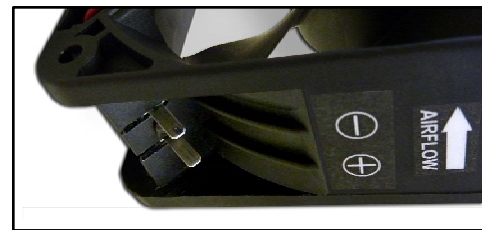

Siemens EWSD* Replacement Fans

"Siemens EWSD"

PN # TF-EWSD-01

48V Replacement Fan for
Siemens EWSD Fan Tray
Square Fan w/ Power Prongs

(fan only, use with existing guard grill)

SIEMENS EWSD FAN TRAY (10 SQUARE FANS)
(S30050-B5681, fan tray is not included)

AT&T PID #
ATT.200008579

(connector view)

"Siemens EWSD"

AT&T PID #
ATT.200008580

PN # TF-EWSD-02

48V Replacement Fan for
Siemens EWSD Fan Tray
Round Fan w/ Power Prongs

(fan only, use with existing guard grill)