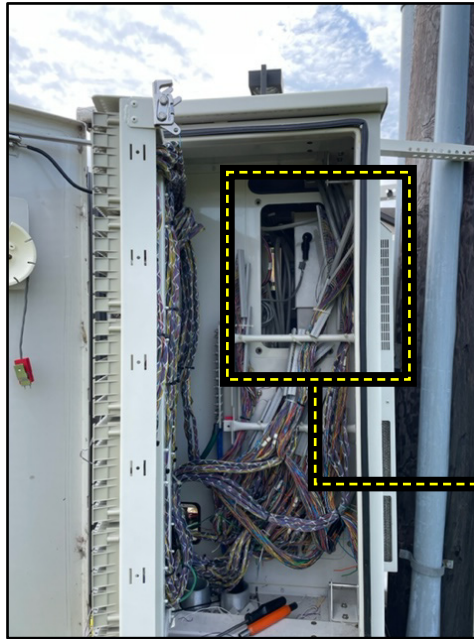

OSP Cabinet Heat Exchangers & ECU

"Cell Site Mesa Bridge Cabinet"

PN # TF-MC179-01A
Heat Exchanger Replacement for
Mesa Bridge Cabinet (Upper - Internal)
w/ 4 Wire Female Weatherproof Plug

Need a NEW Alarm Controller
ECU for this Cabinet ?
Order PN # TFC-MESA-01

MESA BRIDGE CABINET
 (FRONT VIEW)

MESA BRIDGE CABINET
 (RIGHT SIDE - FAN VIEW)

TF-MC179-01A

Ordering Information:

		<u>AT&T PID #</u>
TF-MC179-01A	Heat Exchanger for Cell Site Mesa Bridge Cabinet (Upper - Internal) w/ 4 Wire Female Weatherproof Plug	Call for Pricing
TF-MC179-01	Heat Exchanger for Cell Site Mesa Bridge Cabinet (Lower - Door) w/ 4 Wire Female Weatherproof Plug - (not shown)	ATT.200006912
TFC-MESA-01	2 Port Mesa Cabinet Environmental Control Unit (ECU) - (not shown) (used in Mesa Cell Site Cabinets: XL, SOLE, Span XL, Bridge, Edge & Sport)	ATT.200008586