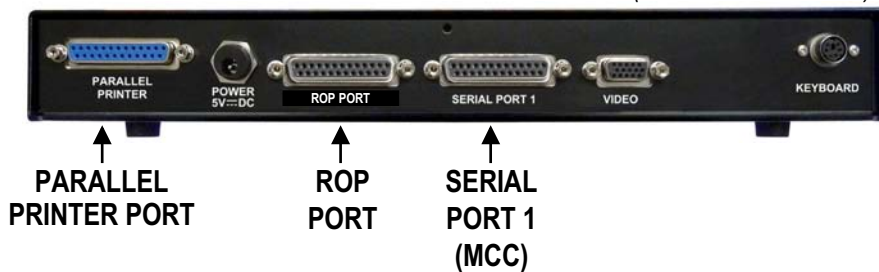

5ESS MCC / ROP Terminal

- Toggle screens and have access to ALL the Read Only Printer data that would normally go to a printer

Eliminate:

- **ROP - READ ONLY PRINTERS**
  (old dot matrix printers that are obsolete, manufacturer discontinued)
- **PAPER WASTE**

(back view of terminal)