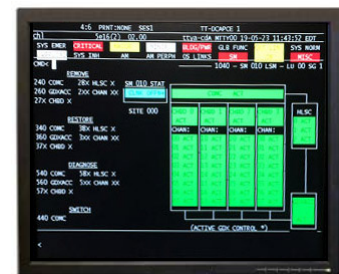

# 5ESS MCC / ROP Terminal

- Toggle screens and have access to ALL the Read Only Printer data that would normally go to a printer

**Eliminate:**

- **ROP - READ ONLY PRINTERS**  
*(old dot matrix printers that are obsolete, manufacturer discontinued)*
- **PAPER WASTE**

(back view of terminal)

**1 MONITOR**

**TOGGLE SCREENS (F12)**

**5ESS**

MCC

ROP

**MCC**

**ROP SCREEN**