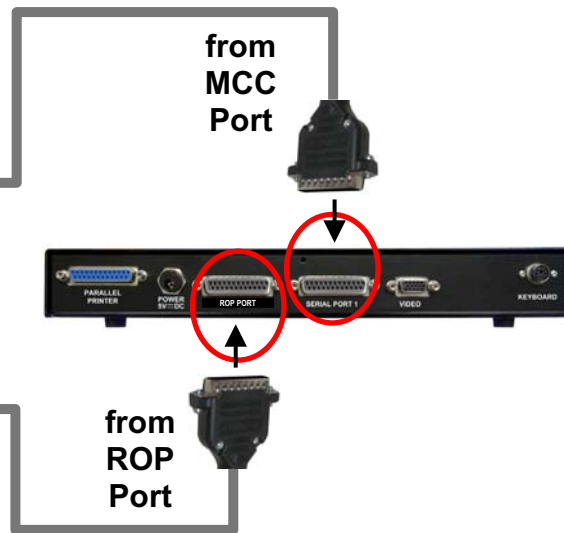

### **Ordering Information:**

**TT-VT100DB 5ESS MCC / ROP Terminal**

**AT&T PID #  
ATT.200006843**

includes: (1) 17" Flat Screen Monitor, (1) Keyboard,  
(1) MCC Terminal Controller w/ ROP Glass Printer & Auto Baud Feature,  
(2) # 400701, DB25M Gender Changers & (1) Quick Guide

# 5ESS MCC / ROP Terminal

- Toggle screens and have access to ALL the Read Only Printer data that would normally go to a printer

**Eliminate:**

- **ROP - READ ONLY PRINTERS**  
*(old dot matrix printers that are obsolete, manufacturer discontinued)*
- **PAPER WASTE**

(back view of terminal)

**1 MONITOR**

**TOGGLE SCREENS (F12)**

**5ESS**

MCC

ROP

**MCC**

**ROP SCREEN**