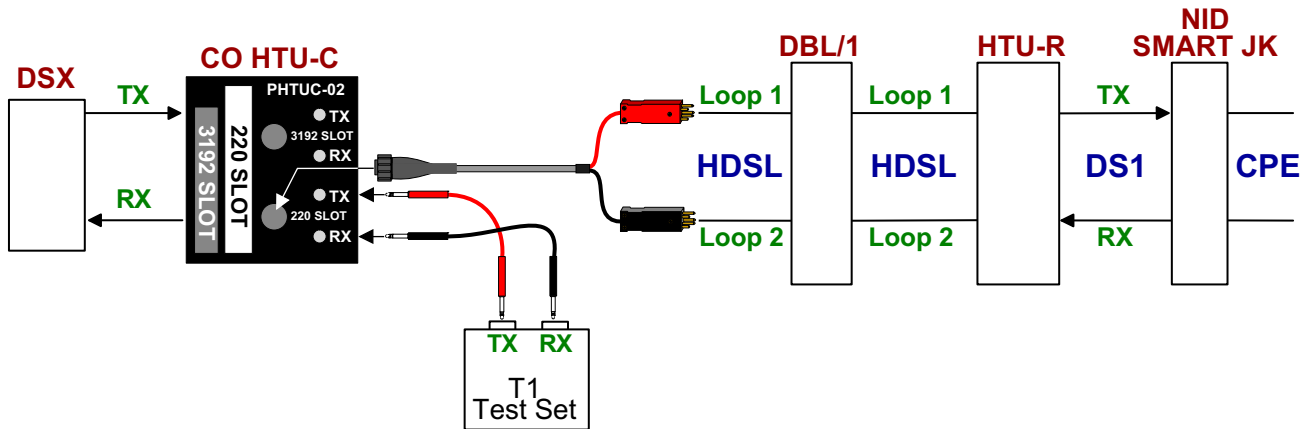

- ▶ Portable Powering / Test Unit
- ▶ Isolates Troubles
- ▶ New Installs
- ▶ Bantam Jacks for T1 Test Sets
- ▶ 2 Slots (3192 & 220)
- Plug in *TScan™ "C" Card for enhanced test features

HDSL Application Diagram

Ordering Information:

PHTUC-02	Portable HDSL Powering / Test Unit (3192 & 220 Cards)	Call for Pricing
4C-463Y-08	Male Plug to 463 "Y", (8')	
4C-6P-08	Male Plug to 6P Alligator Clips, (8')	
4C-A-08	Male Plug to Alligator Clips, (8')	
400210RD	Bantam to Bantam Test Set Cord - Red, (6')	
400210BK	Bantam to Bantam Test Set Cord - Black, (6')	
600510	Carrying Case	