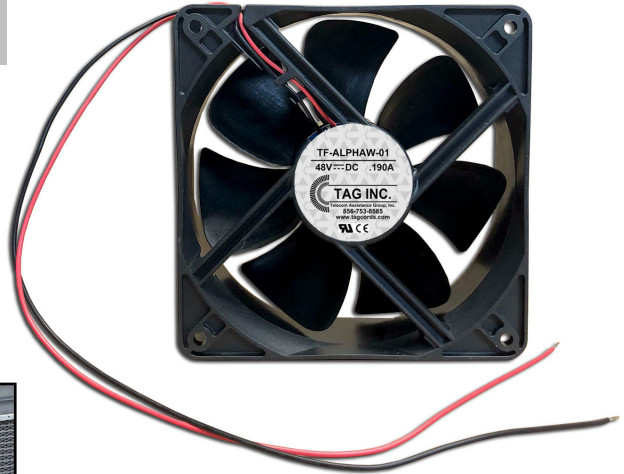

# Alpha Cabinet (120mm, 48VDC) Replacement Fans

## "Alpha Cabinet"

**PN # TF-ALPHAW-01**  
(120mm) 48VDC Replacement Fan  
for Alpha Cabinet  
w/ 2 Wire Open End  
(includes (2) butt splices)

← **ALPHA-ARL CABINET**  
**PART # 604-099-F2-003**  
**REV: A**

### Ordering Information:

<b>TF-ALPHAW-01</b>	<b>(120mm) 48VDC Replacement Fan for for Alpha Cabinet w/ 2 Wire Open End (includes (2) butt splices</b>	<b>Call for Pricing</b>
---------------------	--	-------------------------