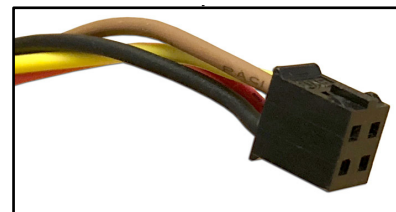

Replacement Fans (Galaxy 595LTB / Fujitsu 4500)

"Galaxy 595LTB"

PN # TF-GLX595LTB-01
48 Volt Replacement Fan for
Galaxy 595LTB Rectifier
w/ 4 Wire Plug

(Equiv. to # D1338E48BYAP-18)

"Flashwave 4500"

PN # TF-FW4500-01
48 Volt Replacement Fan for
Fujitsu Flashwave 4500 Fan Unit
w/ 4 Wire Plug

*(use in Fan Unit # FC9580FAN1,
HECI: SNPQCUG5AB)*

FUJITSU FLASHWAVE 4500
(4) FAN UNITS PER BAY
(fan tray is not included)

150 Cooper Rd. (F-15)
W. Berlin, NJ 08091

www.tagcords.com

Telephone: (856) 753-8585
Fax : (856) 768-7645