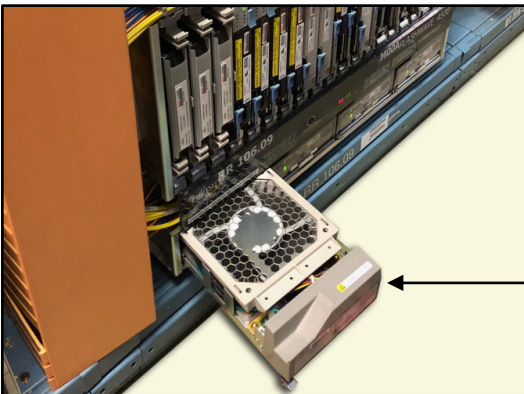

Replacement Fans (Galaxy 595LTB / Fujitsu 4500)

"Galaxy 595LTB"

PN # TF-GLX595LTB-01
48 Volt Replacement Fan for
Galaxy 595LTB Rectifier
w/ 4 Wire Plug

(Equiv. to # D1338E48BYAP-18)

"Flashwave 4500"

PN # TF-FW4500-01
48 Volt Replacement Fan for
Fujitsu Flashwave 4500 Fan Unit
w/ 4 Wire Plug

*(use in Fan Unit # FC9580FAN1,
HECI: SNPQCUG5AB)*

FUJITSU FLASHWAVE 4500
(4) FAN UNITS PER BAY
(fan tray is not included)

150 Cooper Rd. (F-15)
W. Berlin, NJ 08091

www.tagcords.com

Telephone: (856) 753-8585
Fax : (856) 768-7645