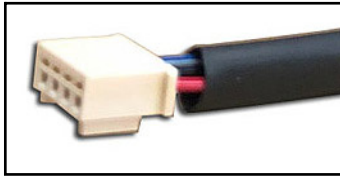

Replacement Fans (Galaxy 595LTB / Fujitsu 4500)

"Galaxy 595LTB"

PN # TF-GLX595LTB-01
48 Volt Replacement Fan for
Galaxy 595LTB Rectifier
w/ 4 Wire Plug

(Equiv. to # D1338E48BYAP-18)

"Flashwave 4500"

PN # TF-FW4500-01
48 Volt Replacement Fan for
Fujitsu Flashwave 4500 Fan Unit
w/ 4 Wire Plug

*(use in Fan Unit # FC9580FAN1,
HECI: SNPQCUG5AB)*

FUJITSU FLASHWAVE 4500
(4) FAN UNITS PER BAY
(fan tray is not included)

150 Cooper Rd. (F-15)
W. Berlin, NJ 08091

www.tagcords.com

Telephone: (856) 753-8585
Fax : (856) 768-7645