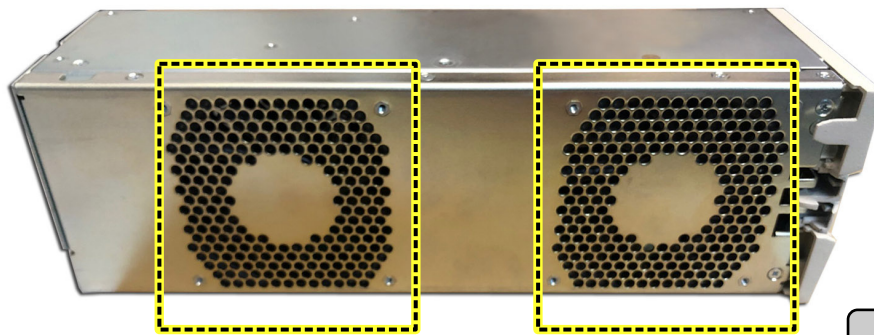

SIDE VIEW OF TYCO CPS6000 RECTIFIER

Want to install the fans yourself? Order (2) of # TF-CPS6K-01

Ordering Information:

TRR-CPS6K-01 TAG Refurbishing - Tyco CPS6000 Rectifier (includes 2 year warranty)

BEFORE ORDERING, PLEASE CALL or EMAIL:

856-753-8585
custsvcs@tagcords.com

TF-CPS6K-01 (1) Individual 12V Fan for Tyco CPS6000 Rectifier (self install)

150 Cooper Rd. (F-15)
W. Berlin, NJ 08091

www.tagcords.com

Telephone: (856) 753-8585
Fax : (856) 768-7645

Telecom Assistance Group