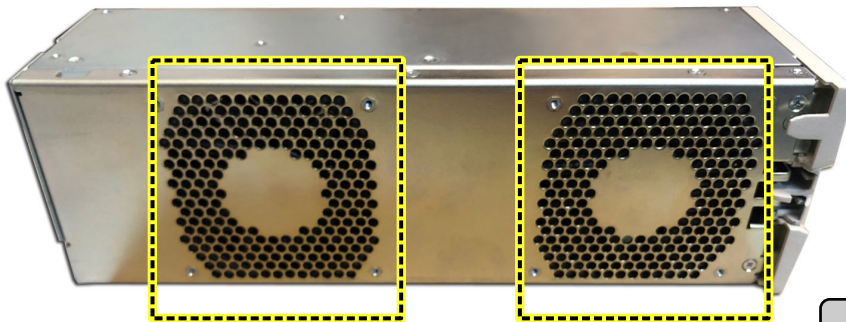

TAG Refurbishing - Tyco CPS6000 Rectifiers

"Tyco CPS6000 Rectifier Refurbishing"

"Extend your Power Plant Life"

TAG can REFURBISH your existing Tyco CPS6000 Rectifier

TYCO MODELS:

PBP4AC2 - 15 AMP, QS861ATEZ

PBP4AC3 - 25 AMP, QS862ATEZ

PBP4AC4 - 30 AMP, QS863ATEZ

SIDE VIEW OF TYCO CPS6000 RECTIFIER

Want to install the fans yourself? Order (2) of # TF-CPS6K-01

TF-CPS6K-01

TF-CPS6K-01

Ordering Information: (repairs include 2 year warranty)